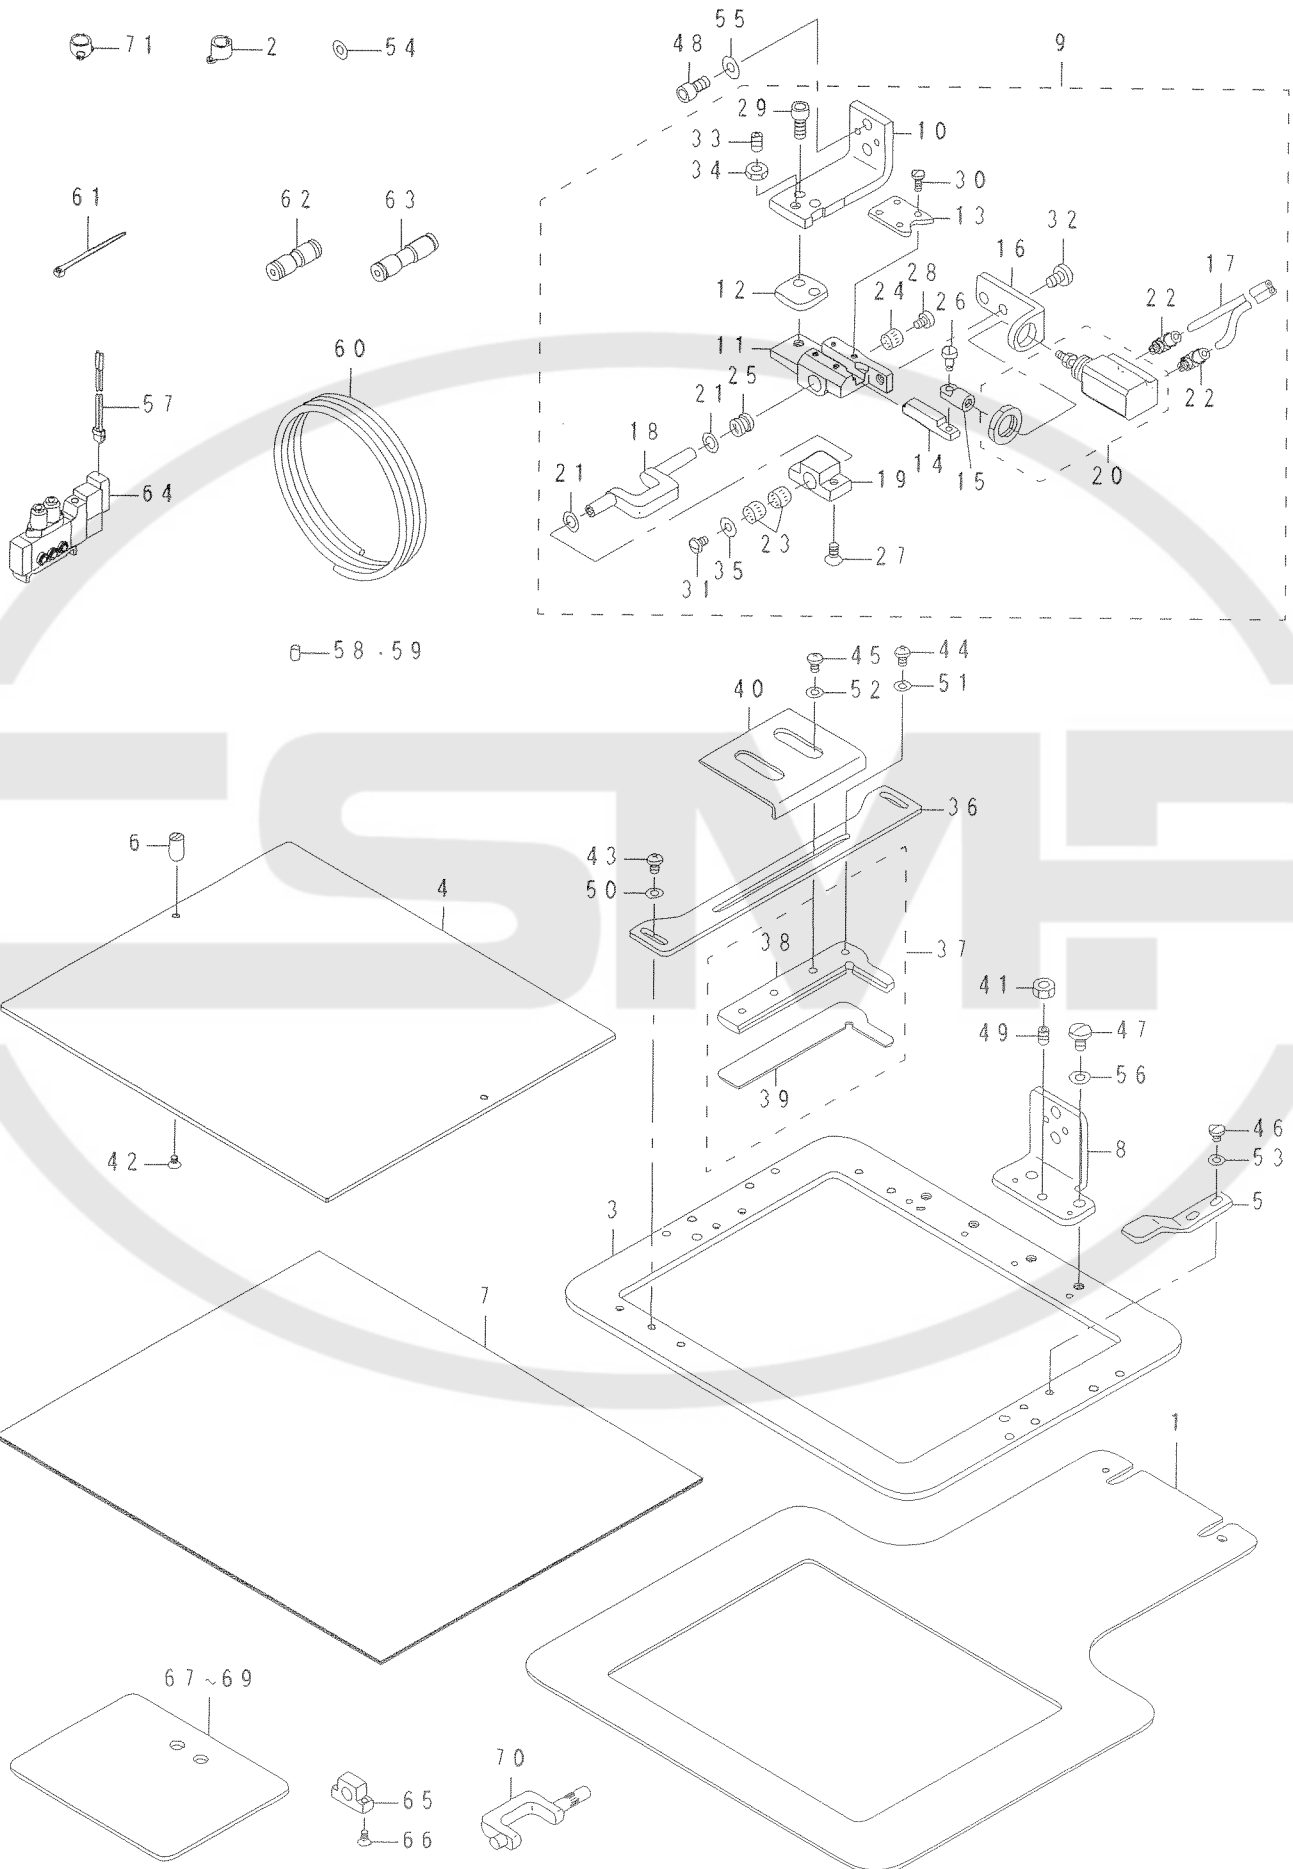

1. PNEUMATIC TYPE INVERTING CLAMP DEVICE

No	note	Parts No.	DESCRIPTION	Qty
1		400-45524	LOWER PLATE	1
2		B1406-210-000	THREAD GUIDE	1
3		B2553-215-A00	FRAME	1
4		B2557-215-A00	PLASTICS BLANK	1
5		B2558-220-000	PLASTIC BLANK PLATE	2
6		B2559-220-000	HINGE PIN	2
7		B2564-215-A00	SPONGE	4
8		B2604-215-AA0	PRESSER FOOT ASM. RIGHT	1
9		B4301-215-0A0	INNER PRESSER FOOT ASM.	1
10		B4301-215-000	INNER PRESSER FOOT	1
11		B4302-220-000	BEARING	(1)
12		B4303-220-000	SPACER	(1)
13		B4304-220-000	SUPPORT RACK	(1)
14		B4305-220-000	TURN RACK	(1)
15		B4306-220-000	KNUCKLE	(1)
16		B4307-220-000	BRACKET	(1)
17		B4308-215-000	CYLINDER TUBE	(1)
18		B4309-220-000	CRANK SHAFT	(1)
19		B4320-220-000	SUPPORT BASE	(1)
20		B4327-220-000	CYLINDER	(1)
21		B4328-220-000	WASHER	(1)
22		PJ-0460525-03	HOSE ELBOW	(2)
23		SB-3070001-00	NEEDLE BEARING	(2)
24		SB-3070001-00	NEEDLE BEARING	(2)
25		SB-3070002-00	BEARING	(1)
26		SD-0460703-TP	HINGE SCREW D=4.6 H=7	(1)
27		SS-1121010-SP	SCREW	(1)
28		SS-6110640-SP	SCREW 11/64-40 L=6	(2)
29		SS-6151412-TP	SCREW 15/64-28 L=14	(1)
30		SS-7090910-TP	SCREW 9/64-40 L= 8.5	(2)
31		SS-5110710-SP	SCREW11/64-40 L=7	(4)
32		SS-7150940-SP	SCREW15/64-28 L=9	(1)
33		SS-8150912-TH	SCREW 15/64-28 L=9	(2)
34		NS-6150310-SP	NUT 15/64-28	(1)
35		B3228-771-00B	BOBBIN WINDER SPACER	(1)
36		B4310-215-000	LABEL GUIDE A	(1)
37		B4311-220-0A0	LABEL GUIDE B ASM.	1
38		B4311-220-000	LABEL GUIDE B	1
39		B4315-220-000	SEAT	(1)
40		B4312-220-000	LABEL GUIDE C	(1)
41		NS-6150330-SD	NUT 15/64-28	1
42		SS-1090510-SP	SCREW 9/64-40 L=5	1
43		SS-4110715-SP	SCREW 11/64-40 L=7	4
44		SS-4110715-SP	SCREW 11/64-40 L=7	2
45		SS-4110715-SP	SCREW 11/64-40 L=7	2
46		SS-7110510-SP	SCREW11/64-40 L=5	2
47		SS-7150910-TP	SCREW15/64-28 L=9	4
48		SM-6061202-TP	SCREW M6 L=12	2
49		SS-8150822-TP	SCREW 15/64-28 L=8	2
50		WP-0450000-SD	WASHER4.5X8X0.5	1
51		WP-0450000-SD	WASHER4.5X8X0.5	2
52		WP-0450000-SD	WASHER4.5X8X0.5	2
53		WP-0450801-SD	WASHER 4.5X10X0.8	2
54		WP-0502616-SD	WASHER	4
55		WP-0651056-SD	WASHER 6.5X11X1	1
56		WP-0651056-SD	WASHER 6.5X11X1	2
57		400-35324	SOLENOID VALVE CONNECTOR ASM.	2
58		B4711-220-00I	AIR TUBE LABEL J07	1
59		B4711-220-00J	AIR TUBE LABEL J08	1
60		BT-0400251-EB	URETHANE HOSE. BLACK	1
61		HX-0023300-00	CLIP	2
62		PJ-3030400-02	STRAIGHT UNION	5
63		PJ-3030400-04	QUICK COUPLING	1
64		PV-1502090-00	5 PORT SOLENOID VALVE	1
65	#01	B4316-220-000	SUPPORT BASE B	1
66	#01	SS-1090750-SP	SCREW 9/64-40 L=7	1
67	#01	B4317-220-000	LARGE BLANK (DIAMOND CUT)	2
68	#01	B4318-220-000	MIDDLE BLANK (DIAMOND CUT)	1
69	#01	B4319-220-000	SMALL BLANK (DIAMOND CUT)	1
70	#01	B4326-220-000	CRANK SHAFT B	1
71	#02	B1406-215-P00	THREAD GUIDE H	1